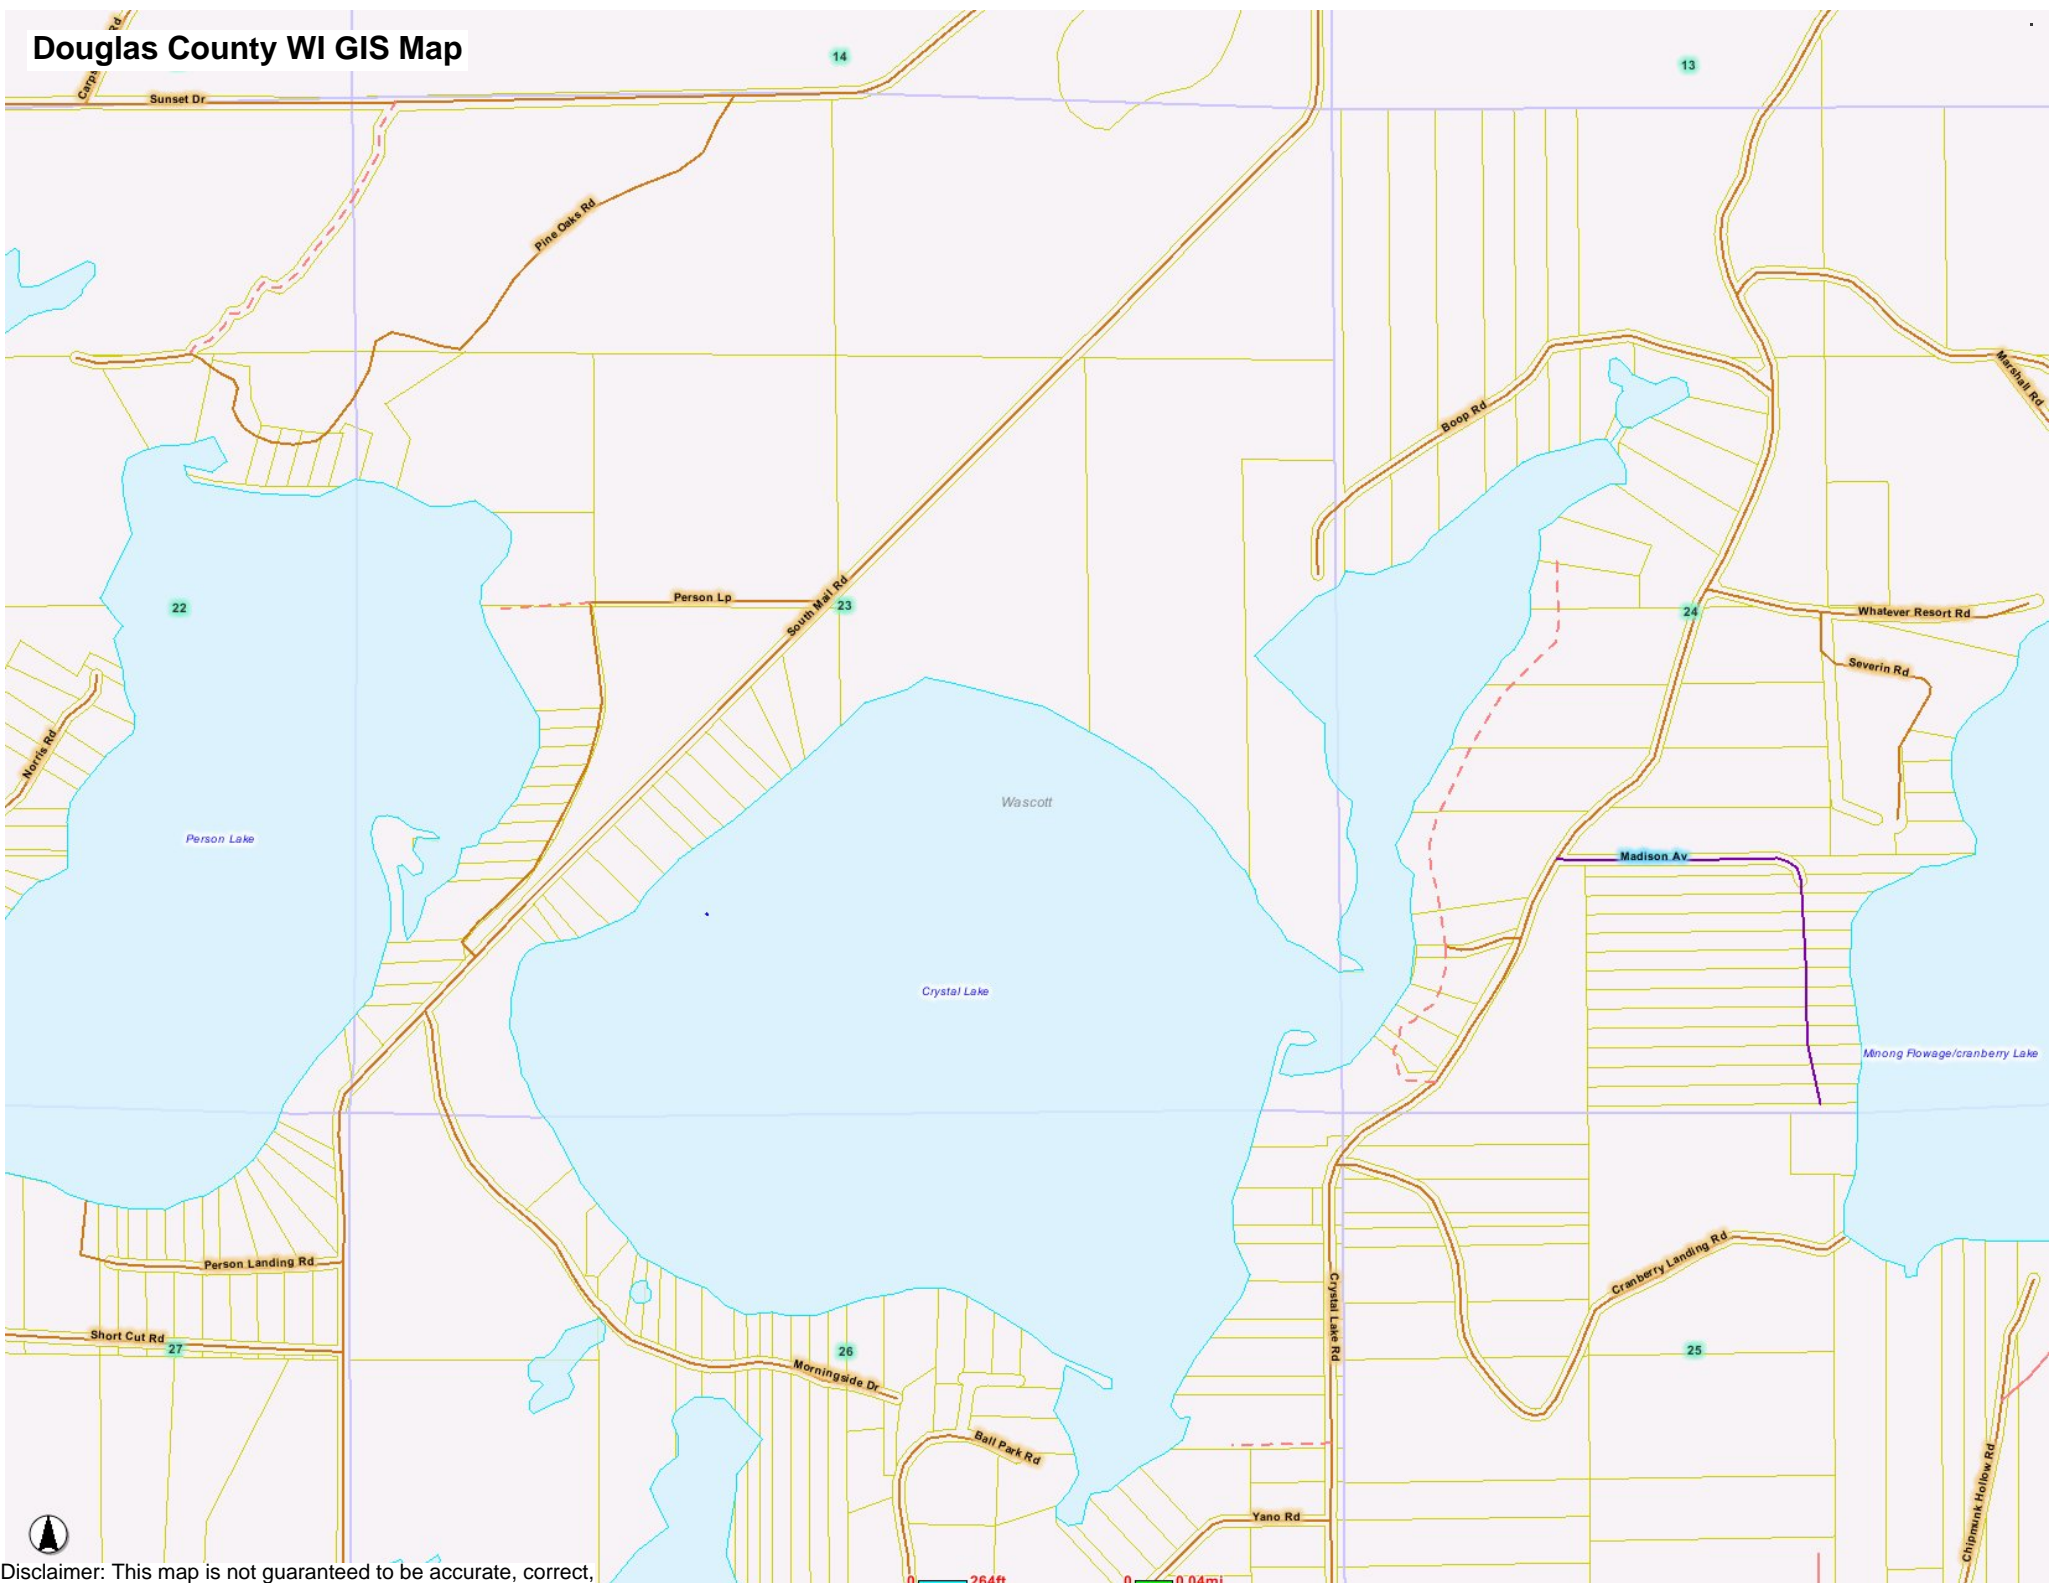

# Douglas County WI GIS Map

Disclaimer: This map is not guaranteed to be accurate, correct, current, or complete and conclusions drawn are the responsibility of the user.